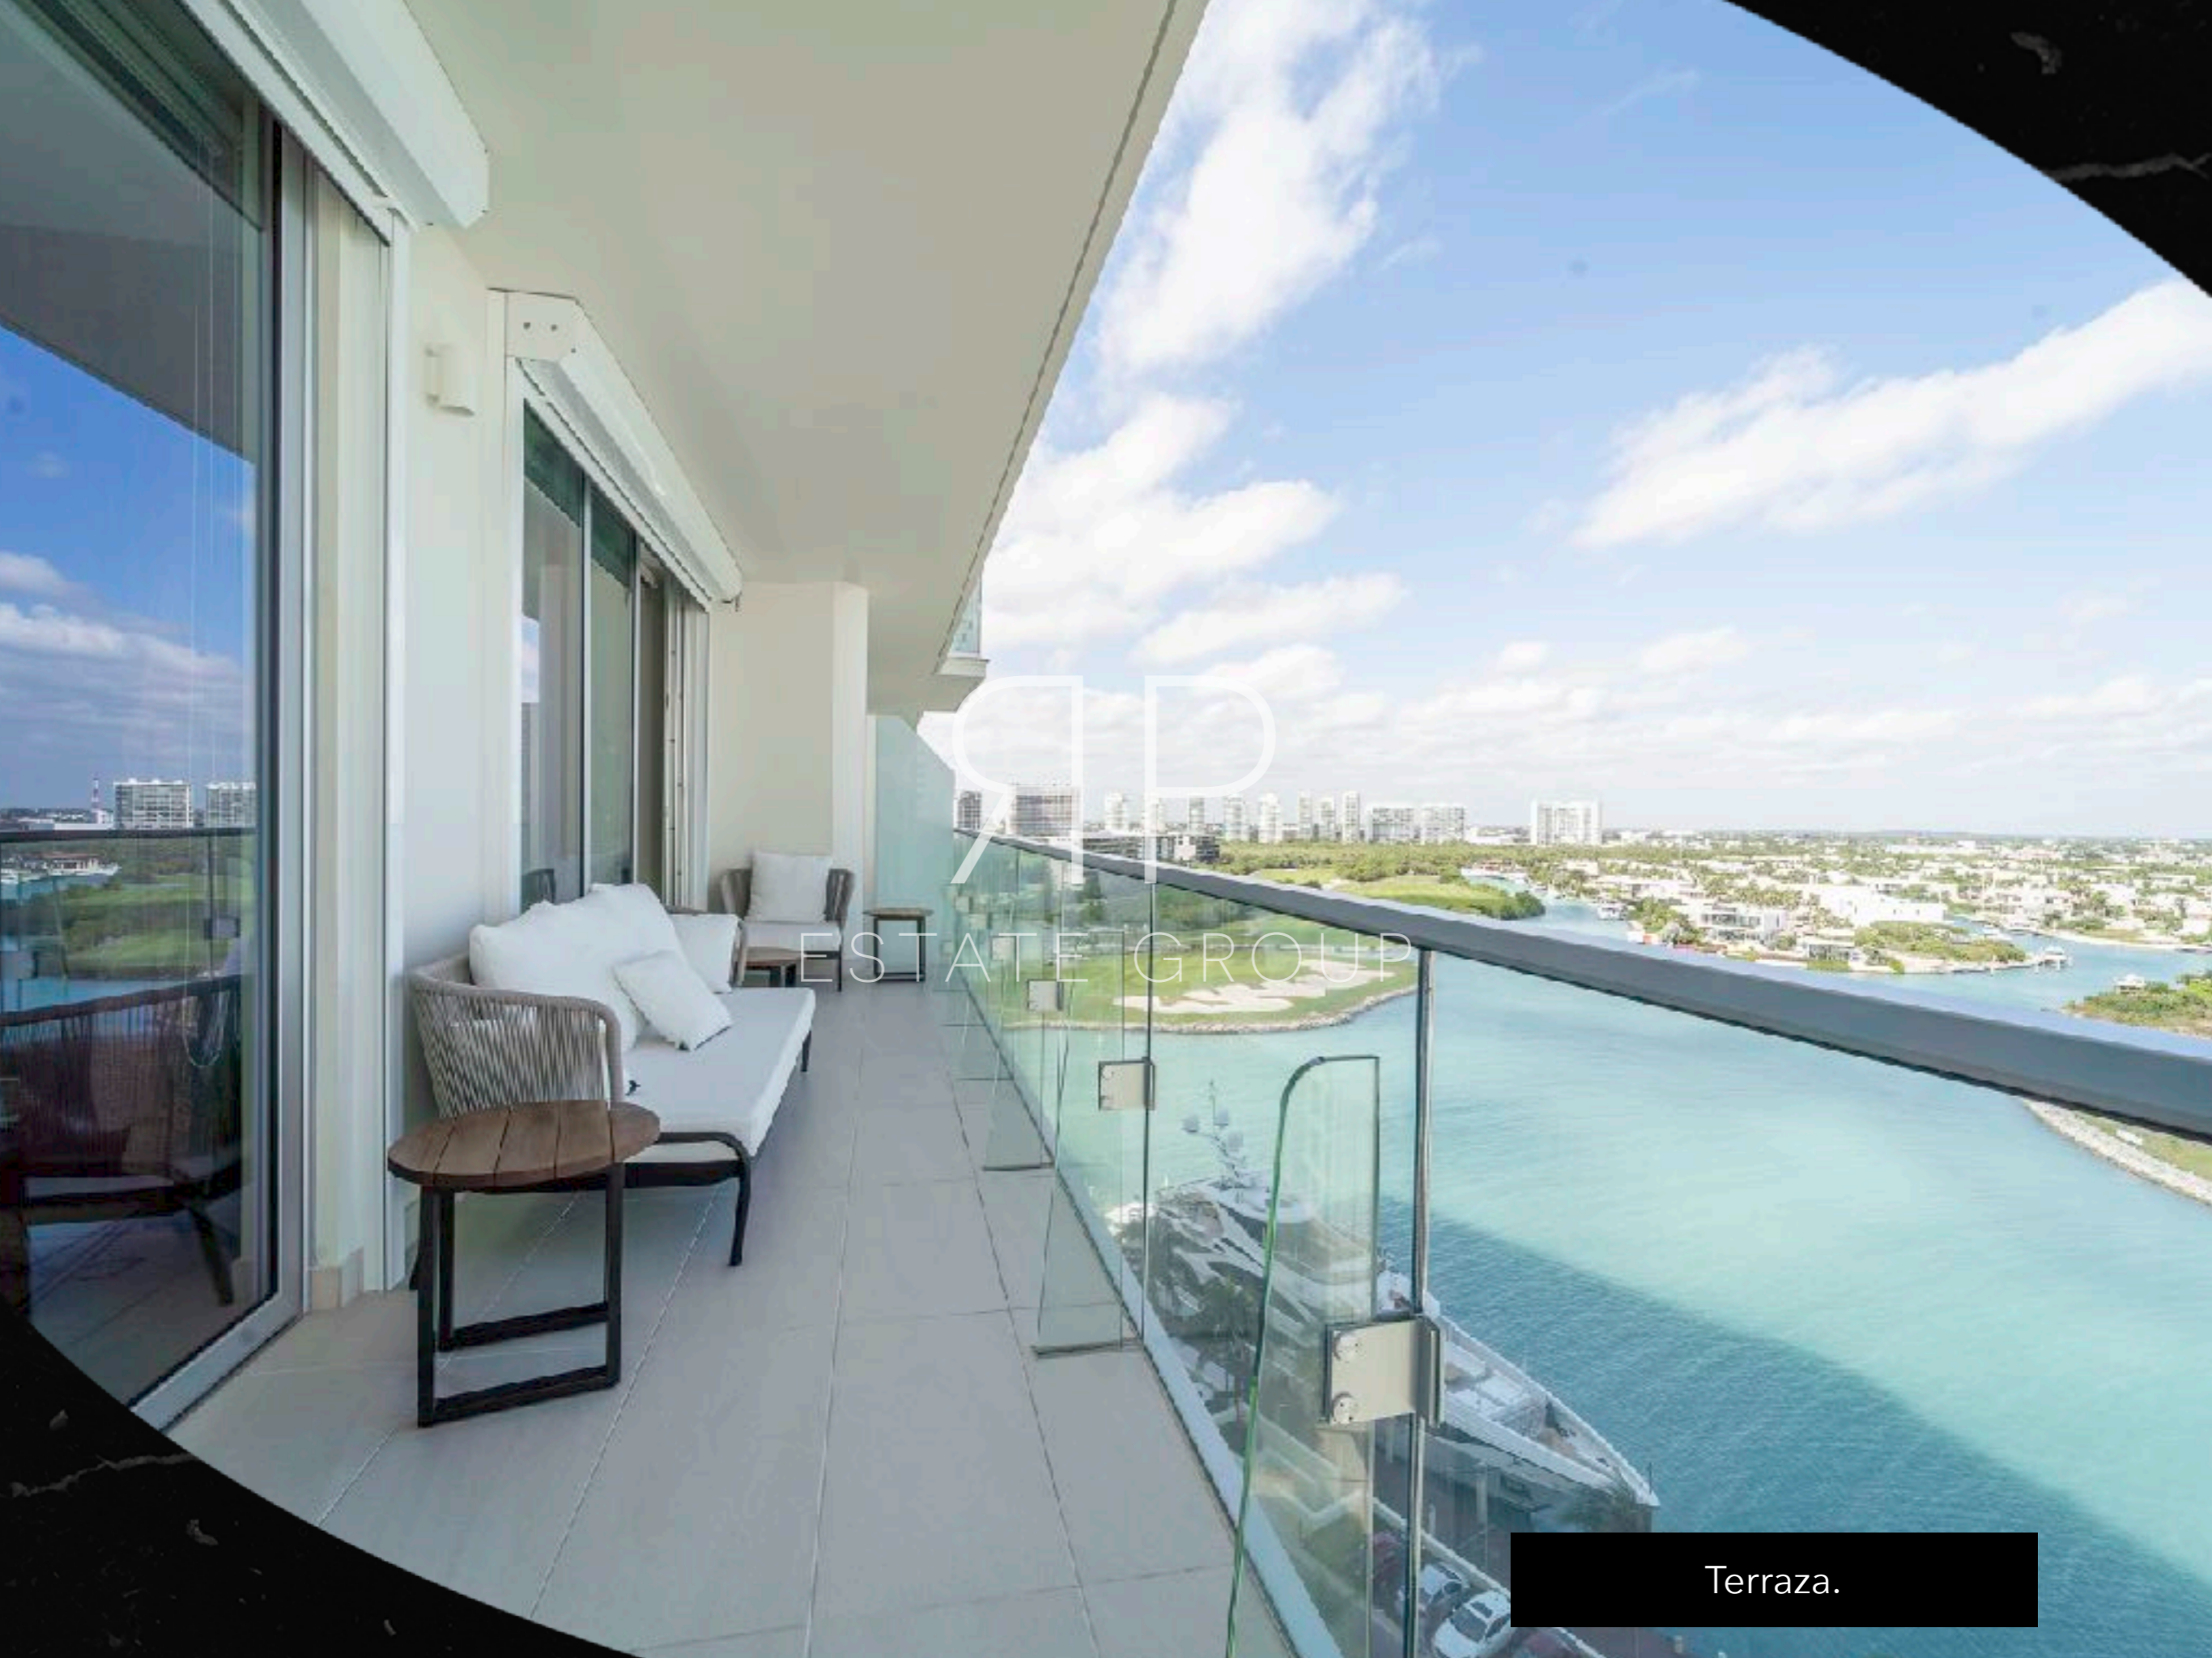

RIP

ESTATE GROUP

Terraza.