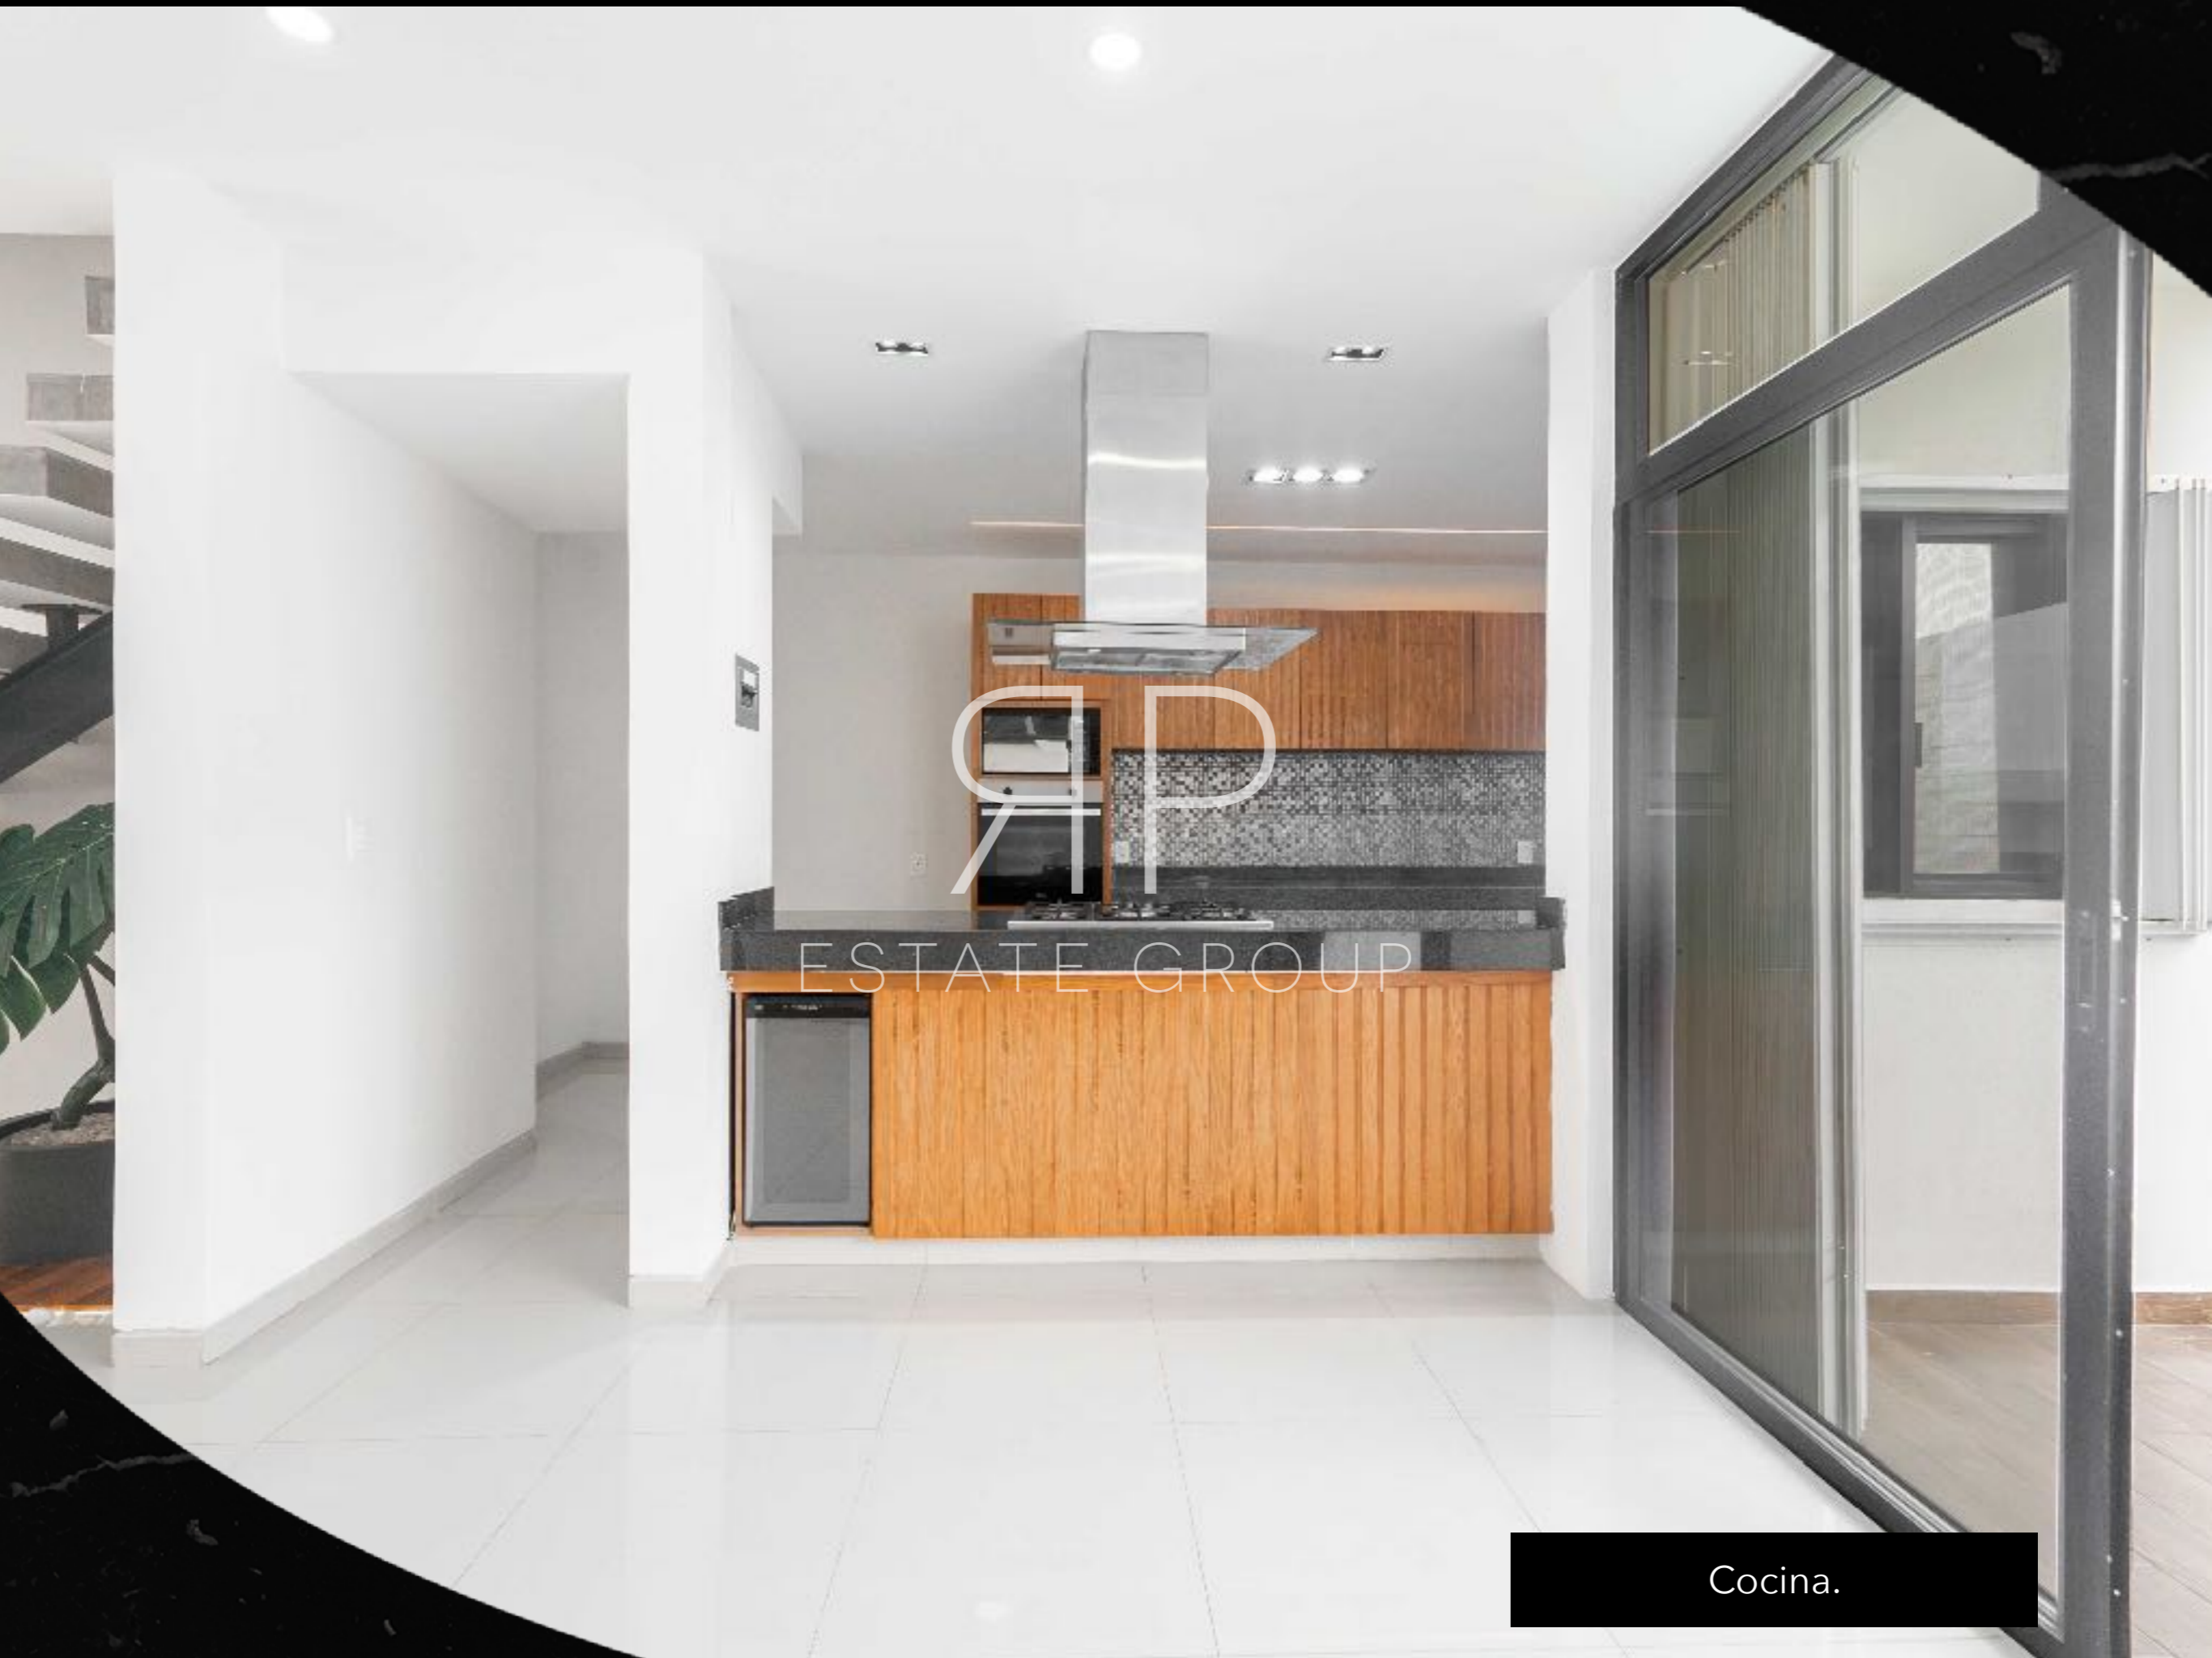

RFP
ESTATE GROUP

Cocina.