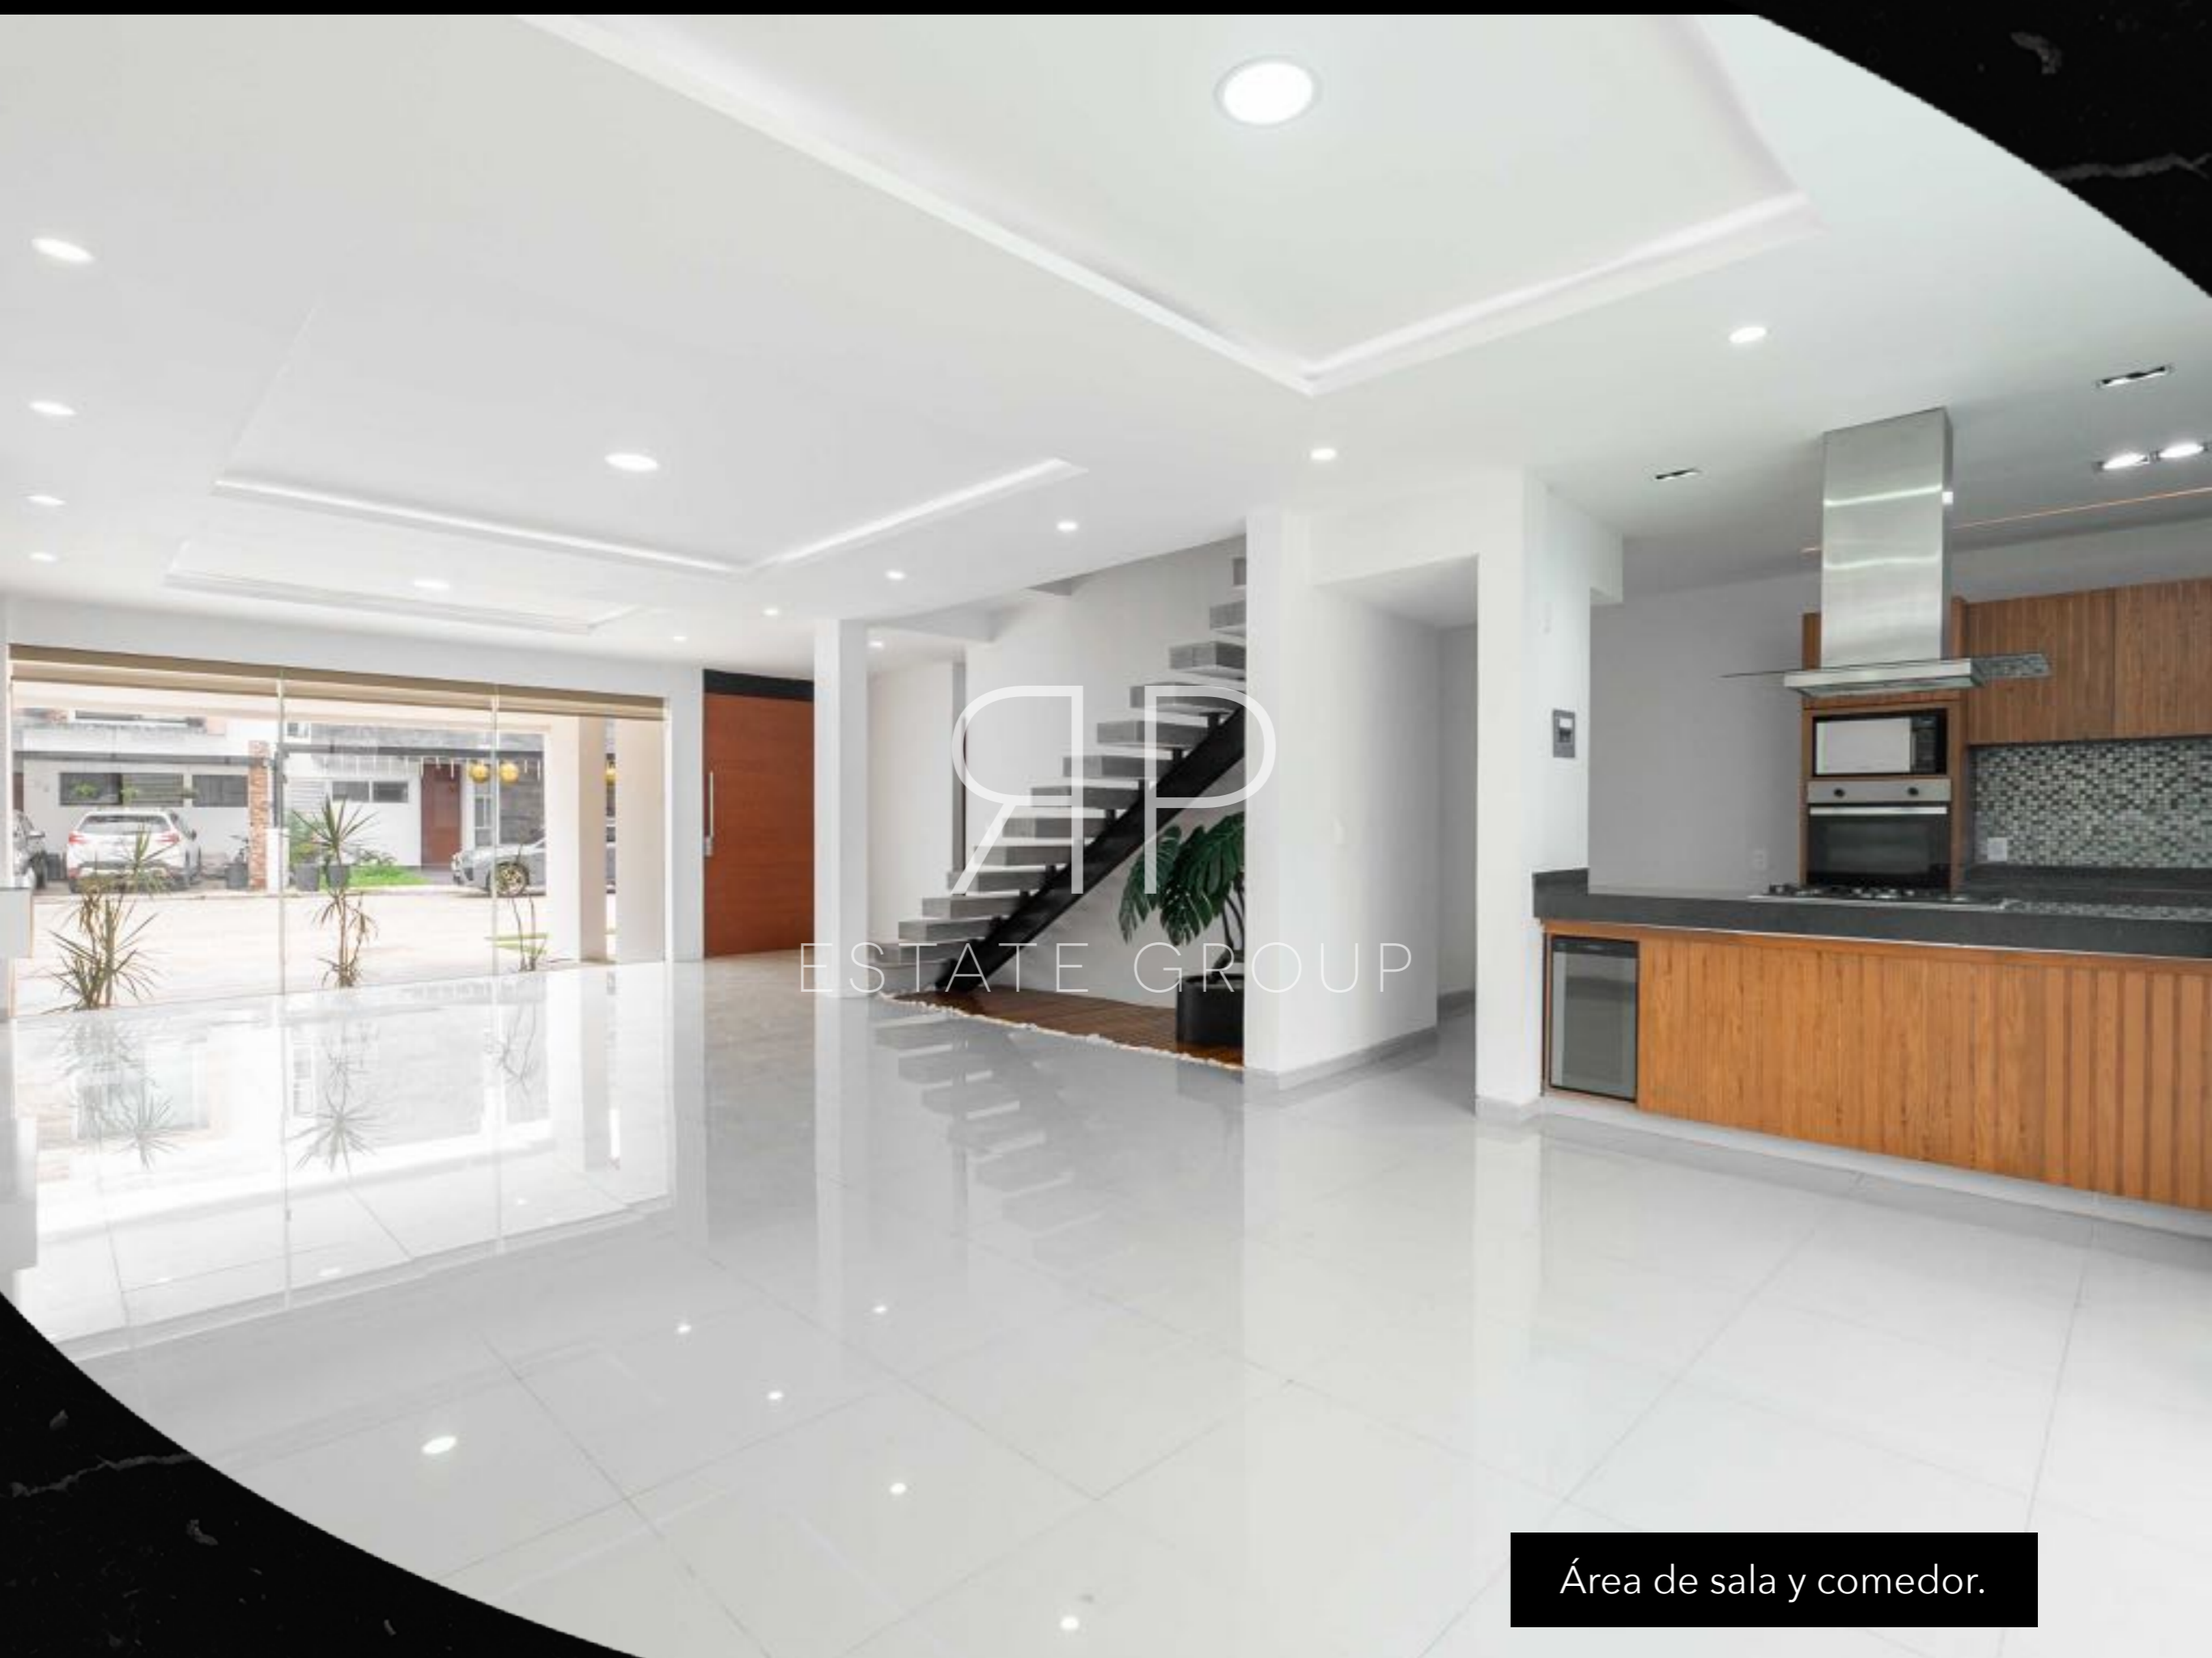

RFP
ESTATE GROUP

Área de sala y comedor.